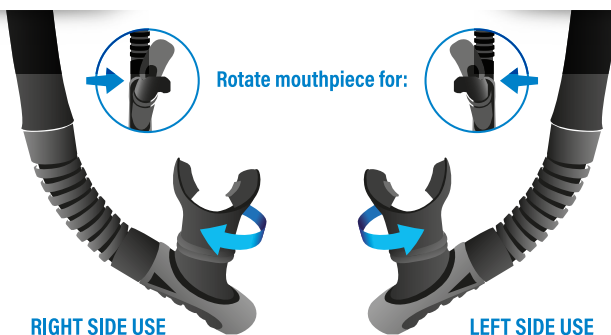

RIGHT SIDE USE

LEFT SIDE USE