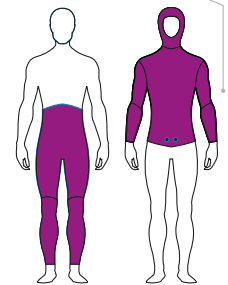

CE
14225-1

7 / 5 mm thickness

Two-pieces

Aquastop
face/wrists/ankles

UltraStretch material

Glued & stitched

IperStretch
material