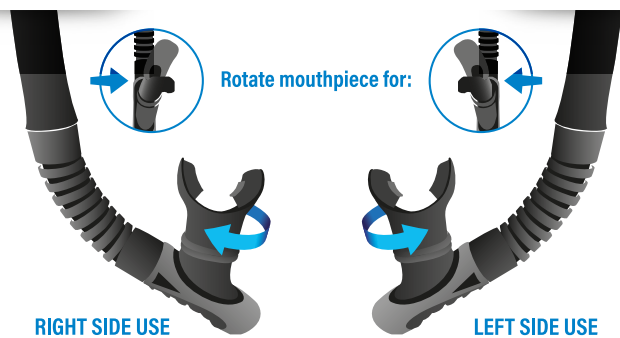

RIGHT SIDE USE

LEFT SIDE USE