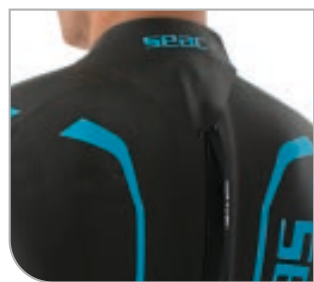

SWIMMING

LADY	HEIGHT	WEIGHT	CHEST
XS	155-161 cm	52-58 kg	77-83 cm
S	160-166 cm	57-63 kg	82-88 cm
M	165-171 cm	62-71 kg	87-92 cm
L	172-178 cm	67-75 kg	94-98 cm
XL	177-183 cm	75-83 kg	97-102 cm
XXL	179-185 cm	84-92 kg	100-106 cm

MAN	HEIGHT	WEIGHT	CHEST
S	166-175 cm	55-68 kg	88-92 cm
M	170-178 cm	64-78 kg	94-100 cm
L	176-184 cm	75-88 kg	98-104 cm
XL	178-189 cm	84-97 kg	102-110 cm
XXL	186-194 cm	92-108 kg	109-116 cm
XXXL	192-198 cm	109-118 kg	114-120 cm

SIZE	XS	S	M	L	XL	XXL	XXXL
MAN	-	1-133/S	1-133/M	1-133/L	1-133/XL	1-133/XXL	1-133/XXXL
LADY	1-134/XS	1-134/S	1-134/M	1-134/L	1-134/XL	1-134/XXL	-