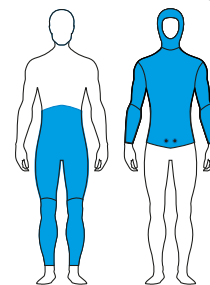

BLACK SHARK 7 - 5 - 3MM

- Bonded and sewn blindstitching wetsuit in single-lined x-stretch neoprene in nylon and open cell interior.
- High-waisted trousers with thicknesses of 7, 5 and 3 mm.

CE

14225-1

7 / 5 / 3 mm thickness

Two-pieces

Stretch material

Glued & stitched

Stretch material