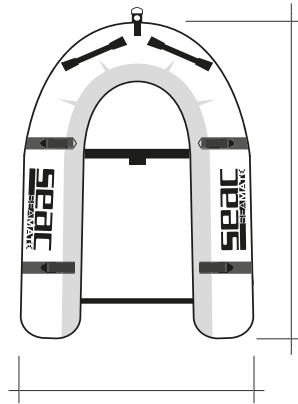

SEAMATE

- Large storage pocket.
- Elastic side straps for fixing rifles and shafts.
- 3 independent PVC air chambers.

85x70 cm

D-ring

High-visibility coloring

70 cm
(27,5 inch)

85 cm
(33,4 inch)

61 cm
(24 inch)

25 mt line
(82 ft)