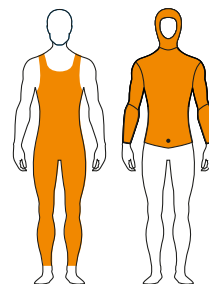

ROYAL 7 - 5 - 3.5MM

Double-lined nylon wetsuit consisting of jacket with built-in hood and overalls.

CE
14225-1

7 / 5 / 3.5 mm thickness

Two-pieces (farmer john)

Comfort fit

UltraResistant material