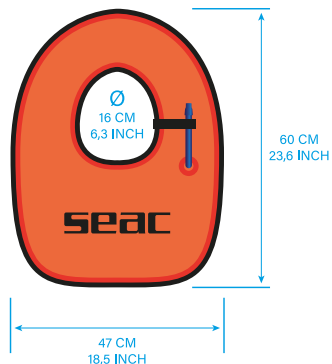

L/XL

SIZE	S - M	L - XL
COD.	86602/S	86604/L