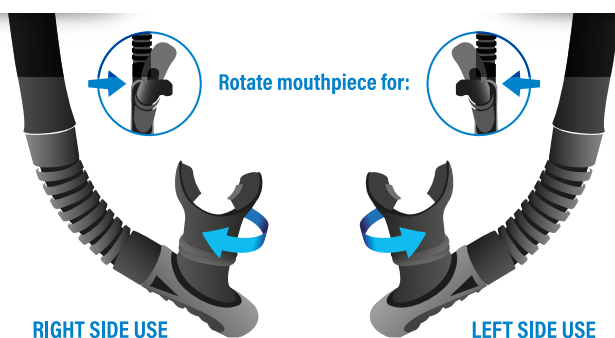

RIGHT SIDE USE

LEFT SIDE USE