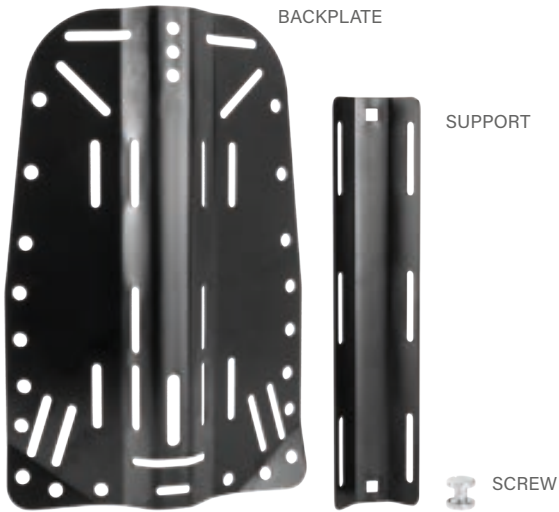

ALUMINUM BACKPLATE

FOR MODULAR BCDs