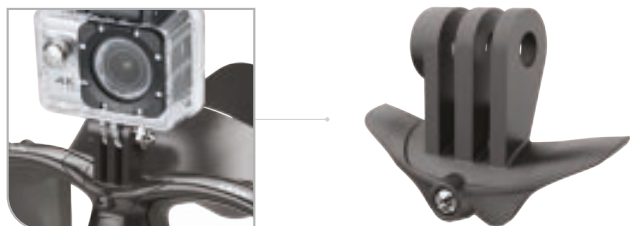

ACTION CAM ADAPTER FOR ONE MASK

COD. 0780019