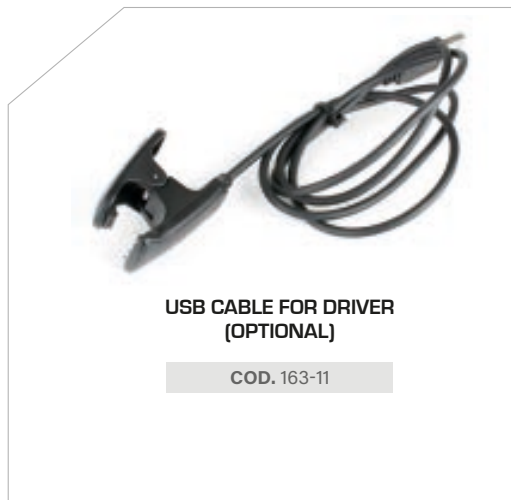

USB CABLE FOR DRIVER (OPTIONAL)

COD. 163-11

MODEL	COD.
	160-3N
	160-3V