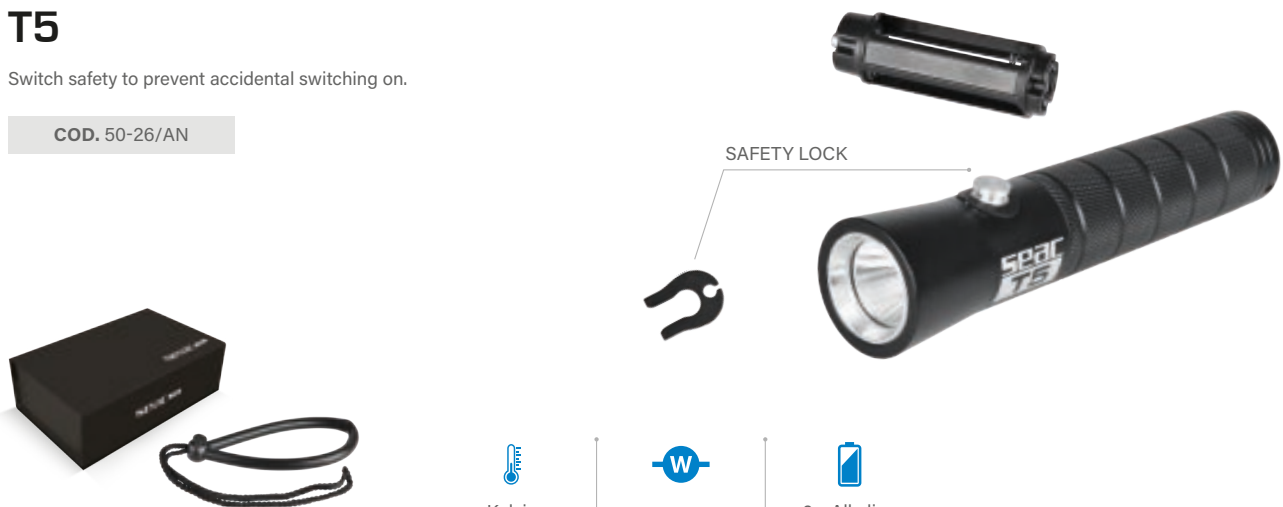

T5

Switch safety to prevent accidental switching on.

COD. 50-26/AN

Lumen power 300	Beam angle 9°	Weight 165 g.	Max depth 60 mt.	Diameter 31.9 mm	Length 144 mm	Led 1 CREE XPG2	Burn-time 2.2 hours
Kelvin 5700~7300	5 Watt	3 x Alkaline AAA	SAFETY LOCK