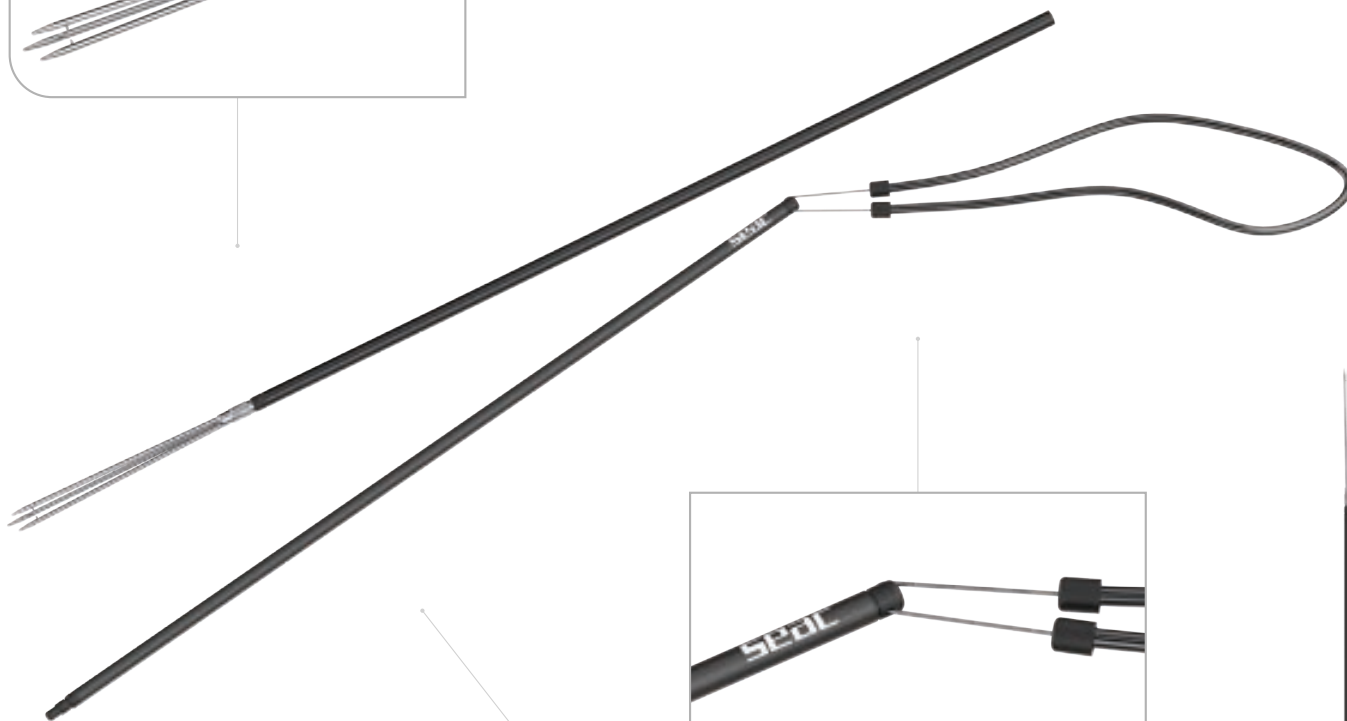

NEW
2025

Ø
Diameter 14 mm

160 cm

REPLACEMENT PARTS

PRODUCT	COD.
PARALIZER	125-374
SLING	127-61/160

COD. 121-56/14X160

POLPONE

Harpoon and shaft included.