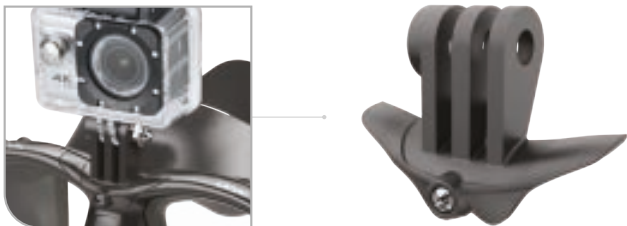

ACTION CAM ADAPTER FOR ONE MASK