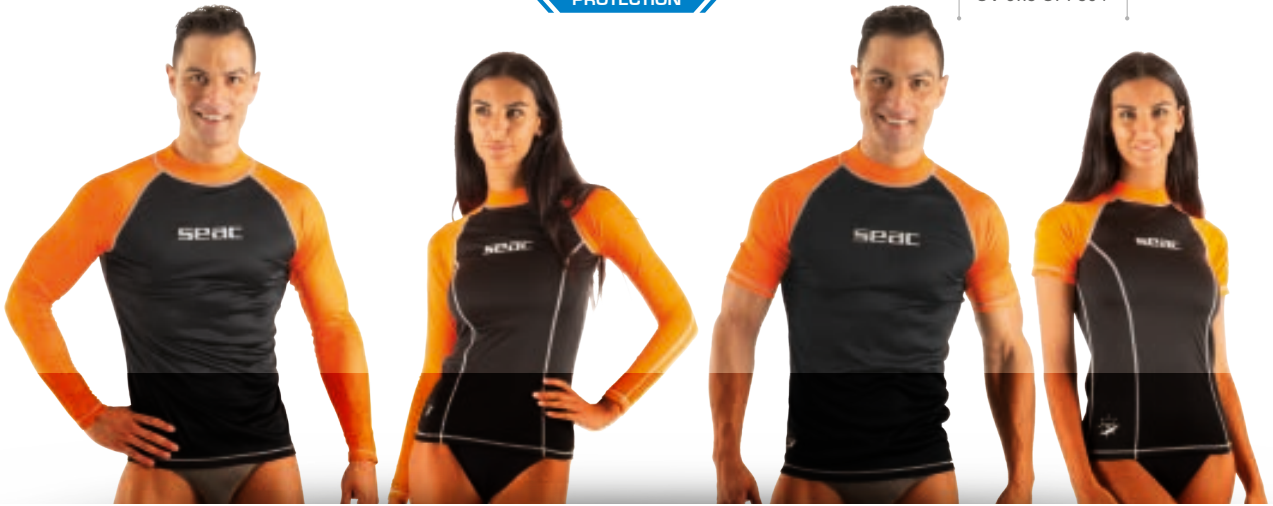

T-SUN LONG / SHORT

100% polyester
UV 97.5 UPF50+

97.5% sun protection

LONG	XS	S	M	L	XL	XXL	XXXL
MAN	155-24/XS	155-24/S	155-24/M	155-24/L	155-24/XL	155-24/XXL	155-24/XXXL
LADY	155-16/XS	155-16/S	155-16/M	155-16/L	155-16/XL	-	-
SHORT	XS	S	M	L	XL	XXL	XXXL
MAN	155-18/XS	155-18/S	155-18/M	155-18/L	155-18/XL	155-18/XXL	155-18/XXXL
LADY	155-16LNO/XS	155-16LNO/S	155-16LNO/M	155-16LNO/L	155-16LNO/XL	-	-

SNORKELING