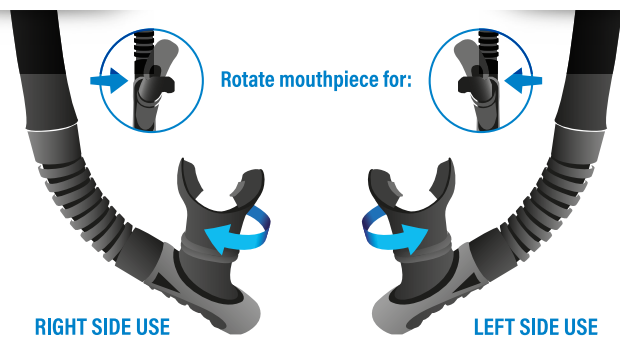

Purge valve

Right or left side use mouthpiece

Package 12 pieces/unit

REVERSE RETAINER

COD. 87-14

COLOR	CODE
	84-39B/SBL
	84-39LL/SBL
	84-39N/SBL
	84-39R/SBL
	84-39TI/SBL

RIGHT SIDE USE

LEFT SIDE USE