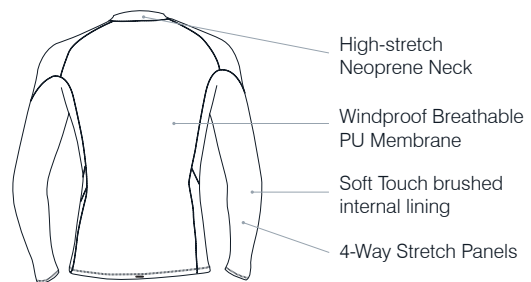

Angled Comfort Neck Seal

Re-usable Dry Bag Packaging

FIORD LS MALE

FIORD LS FEMALE

FEATURES

€145

FIORD LS MALE

ED03.01.S	Fiord LS Male - S
ED03.01.M	Fiord LS Male - M
ED03.01.L	Fiord LS Male - L
ED03.01.XL	Fiord LS Male - XL
ED03.01.2XL	Fiord LS Male - 2XL
ED03.01.3XL	Fiord LS Male - 3XL