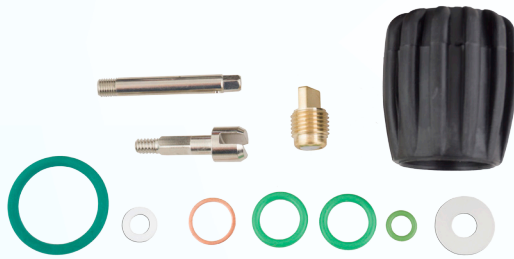

Universal Tank valve service kit with viton o-rings
#DTS-SERV.KUMV-V

€31⁵⁰