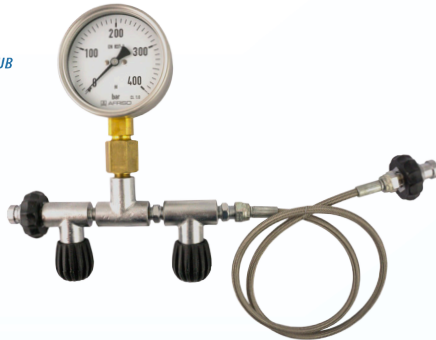

Transfer system 400 BAR 100% O²
metal mesh hose included
with gauge and Class 1 manometer (100mm)
#DTS-TEK20 €295