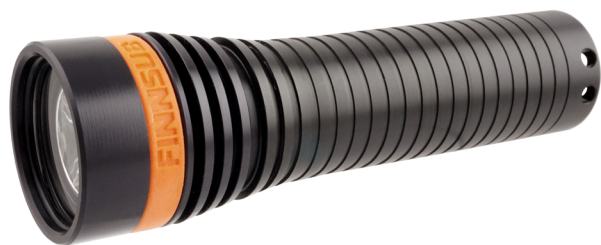

700 lumens	flashing	Au gold contacts	5°	248 g 70 g	6500 K
2 hrs/5°C	10 days