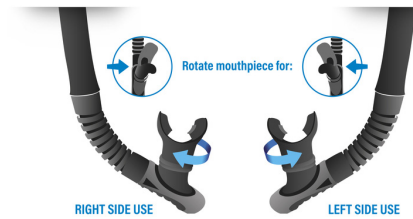

REVERSE

1. Pure silicone
   - Switch to right or left side mouthpiece

#84-39B/SBL black/blue
#84-39N/SBL black/black
#84-39R/SBL black/red
#84-39TI/SBL black/tiffany
#84-39LL/SBL black/lilac

€19⁹⁰