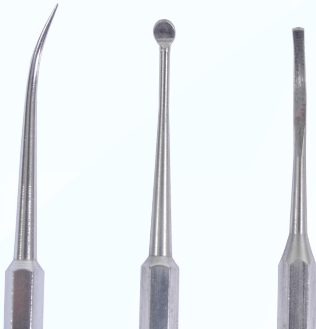

€39⁹⁵

5/8" Cricle brush
soft brass brush
#S186

€39⁹⁵

3/4" Cricle brush
soft brass brush
#S187

€8⁹⁵

Soft brass brush
#SA28

€3⁹⁵

Disposanble brush.
Perfect to use with glue.
#S188