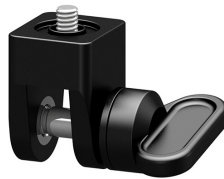

Z01
Ball Joint bracket

- #Z01A dia. 24mm (S11/MP10)...€26⁹⁵
- #Z01B dia. 33mm (D40F/D6F)...€29⁹⁵
- #Z01C dia. 51mm €39⁹⁵
- #Z02B dia. 35mm (M35)€37⁹⁵
- #Z01D dia. 55mm (W30) €29⁹⁵

Z02A €25⁹⁵
2- hole butterfly clamp

Z02B €38⁹⁵
3- hole butterfly clamp

Z02C €47⁹⁵
2- hole butterfly clamp
long with shackle

Z03 €25⁹⁵
YS-mount for GoPro Camera

Z05 €29⁹⁵
YS-mount for GoPro Camera

Butterfly Clamp

Connect the Waterproof Camera Clod Shoe