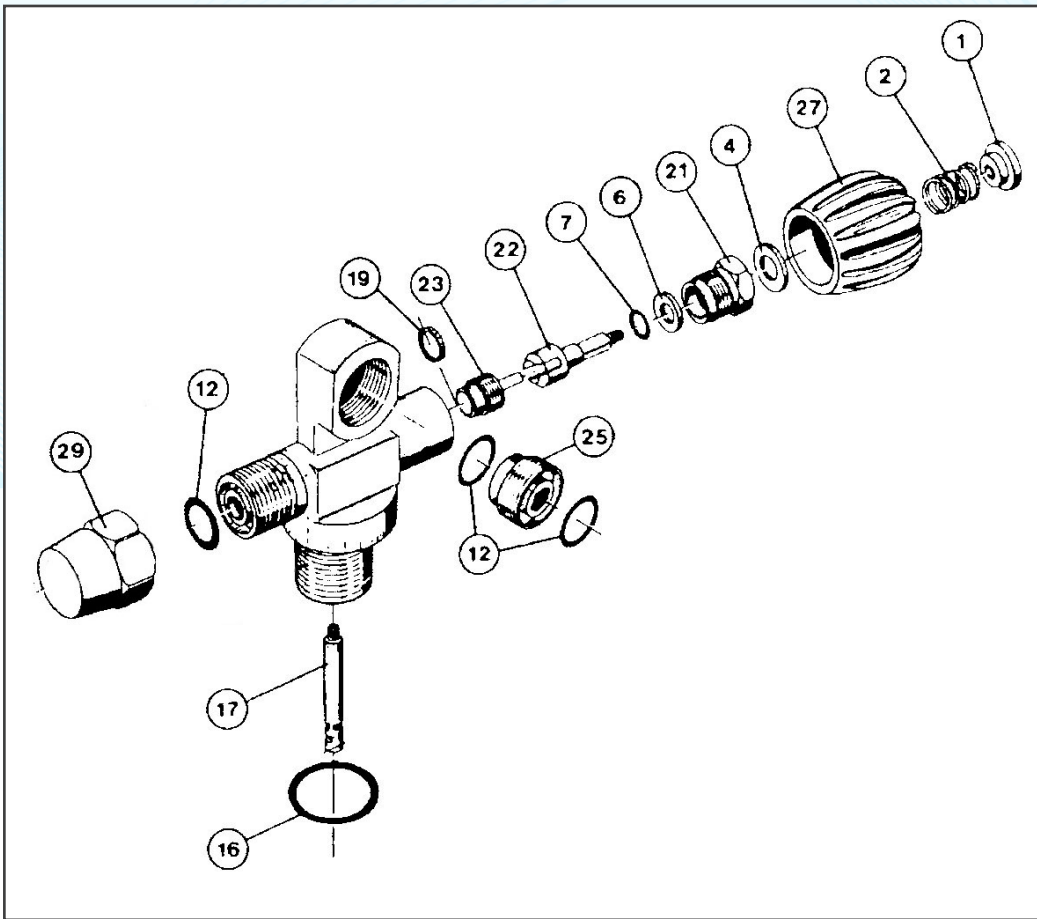

€24⁹⁵

Multi purpose dive tool
#DTS-MTN05

€6⁹⁵

22.

23.

27.

€16⁹⁵

Plug for barrel valve
16x1.5 mm
#1158 left plug
#1157 right plug