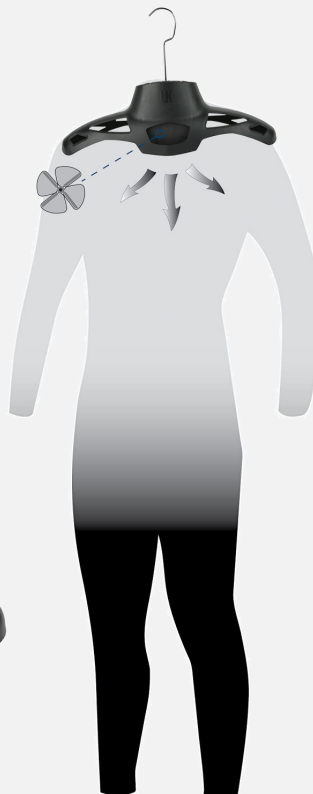

HANGAIR HANGER

Power dry your gear with the HangAir, a system that dries in hours, not days.

Using a built in high power fan, the HangAir dries your suit faster, slows the development of bad odors, and prolongs the life of your gear. Its strong structure and stainless steel hook can support up to 45kg!

Ideal for scuba wet and dry suits, fire and electrical protective wear, leather cycling gear, etc.

- high power water proof fan
- 3.39 m³ airflow/min
- 110/240 VAC universal power adapter
- 4.5 meter power cord
- 54.61 x 17.78 x 36 cm

#24062

€124