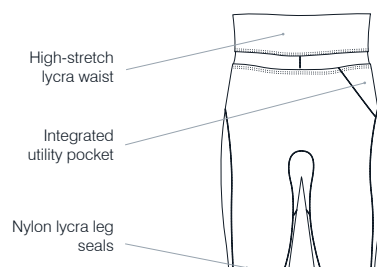

FEATURES

AVEIRO SHORTS