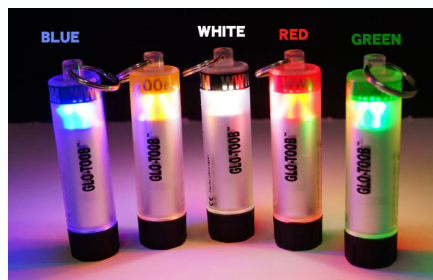

- Go-Toob AAA
- colors: green, blue, white, red
 - up to 4-5 hrs of burn time
 - 3 light modes, 100%, 25% ,flash
 - 60 meters
 - lanyard included
- #DL59

€37⁹⁵

€22⁹⁵

LED blinking light
water activated
#DL13