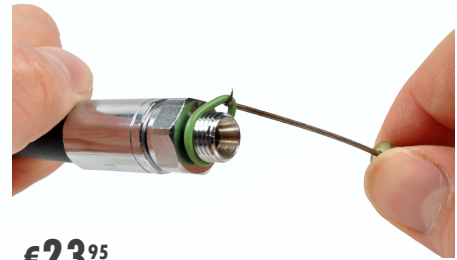

€39⁹⁵

€39⁹⁵

€39⁹⁵

€8⁹⁵

€3⁹⁵

€17⁹⁵

€23⁹⁵

NEW

€18⁹⁵

€14⁹⁵

€1⁵⁰

€29⁹⁵

€22⁹⁵

€10⁹⁵

€6⁹⁵