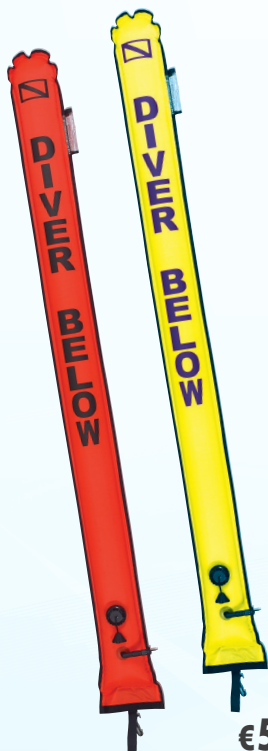

€59⁹⁵

Divers Below alert tube
1.82 mx 18 cm, 210 D nylon
weighted, duck bill valve
colors: yellow or orange
#A600.42