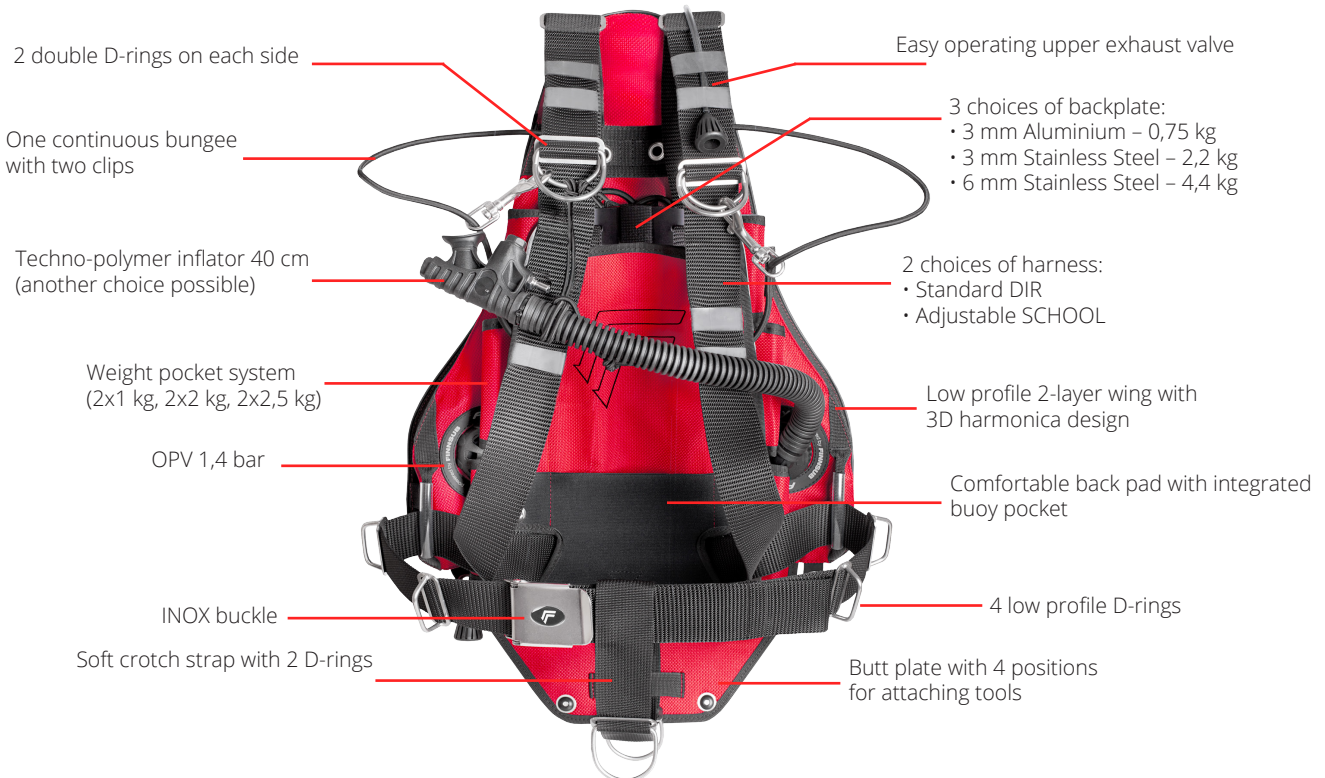

FLY SIDE

sidemount

Having tried various sidemount systems and not being completely comfortable, got us thinking of what divers need in different environments. We have developed a modular, but still easy to use system.

We wanted a system which will let the user arrange enough weight to submerge and dive comfortably from start to finish. The solution is very simple – a backplate for perfect distribution of weight along the divers back.

#FSM1242B FLY SIDE SET complete SS3mm backplate **€960**
Many other configurations possible !