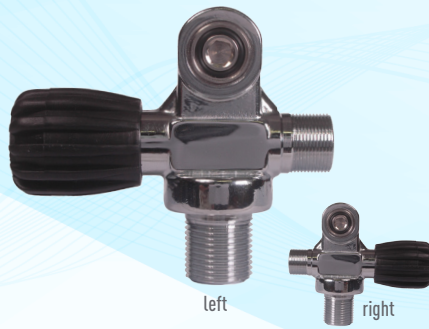

Modu valve 232 BAR M25x2
#A300.25S left
#A300.25D right

€59⁹⁵