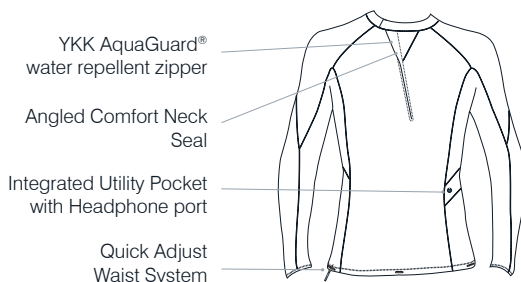

Angled Comfort Neck Seal

Re-usable Dry Bag Packaging

FIORD LS MALE

FIORD LS FEMALE

FEATURES

€145

FIORD LS MALE

ED03.01.S	Fiord LS Male - S
ED03.01.M	Fiord LS Male - M
ED03.01.L	Fiord LS Male - L
ED03.01.XL	Fiord LS Male - XL
ED03.01.2XL	Fiord LS Male - 2XL
ED03.01.3XL	Fiord LS Male - 3XL