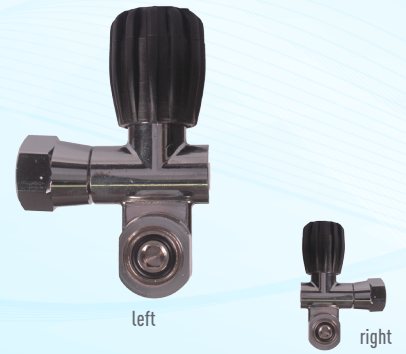

Large weight mold for weights up to 7 kg €109
#WB56

Mono valve 232 BAR M25x2
#A100.25

€49⁵⁰

Modu valve 232 BAR M25x2
#A300.25S left
#A300.25D right

€59⁹⁵

Second outlet 232 BAR
#A300.01S left
#A300.01D right