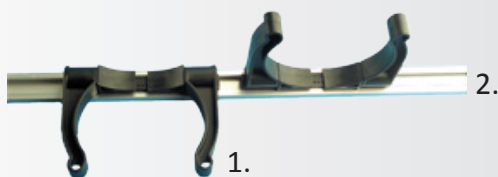

1. €16⁹⁵

2. €19⁹⁵

3. €23⁹⁵

Roll Control System

1. Tank holder, 2 pieces
Goes on the railing.
#TA80 black or white €89⁹⁵

3. End cap & bracket
Closes the ends of the railing.
#TA82 €29⁹⁵

4. Mounting kit
Mount the railing against any surface.
#TA84 €54⁹⁵