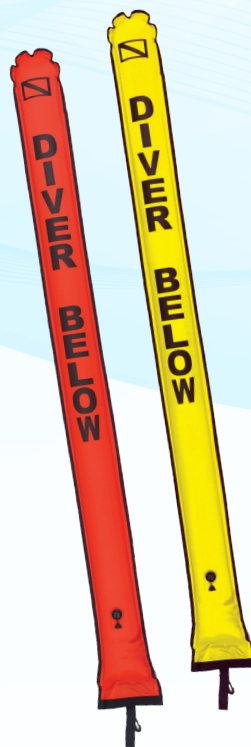

€3⁴⁹

FINNSUB €59
ADVANCED TECHNOLOGIES

Finnsub Divers below tube
210D Nylon with weights.
1.37 m x 22.5 cm
#FSA00B01

FINNSUB €59
ADVANCED TECHNOLOGIES

FLY 72inch x 6 inch SMB
duck, orange.
1.83m x 15 cm
#FSA00B02