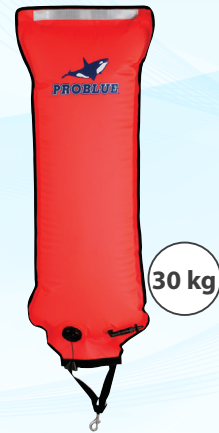

30 kg

€74⁵⁰

Liftbag with closed end, and
inflation valve.
made of 420 dernier T.P.U.
#A600.74 30 kg