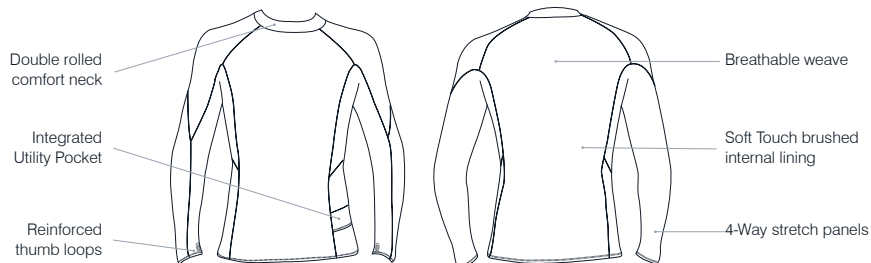

FEATURES

€85

BOMBORA LS MALE

ED01.01.S	Bombora LS Male - S
ED01.01.M	Bombora LS Male - M
ED01.01.L	Bombora LS Male - L
ED01.01.XL	Bombora LS Male - XL
ED01.01.2XL	Bombora LS Male - 2XL
ED01.01.3XL	Bombora LS Male - 3XL

BOMBORA LS FEMALE

ED01.02.06	Bombora LS Female - 6 (US 2)
ED01.02.08	Bombora LS Female - 8 (US 4)
ED01.02.10	Bombora LS Female - 10 (US 6)
ED01.02.12	Bombora LS Female - 12 (US 8)
ED01.02.14	Bombora LS Female - 14 (US 10)
ED01.02.16	Bombora LS Female - 16 (US 12)