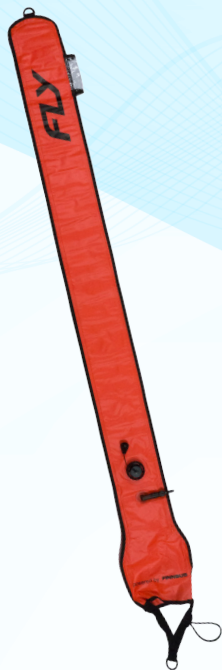

FINNSUB €59
ADVANCED TECHNOLOGIES

FLY 72inch x 6 inch SMB
duck, orange.
1.83m x 15 cm
#FSA00B02