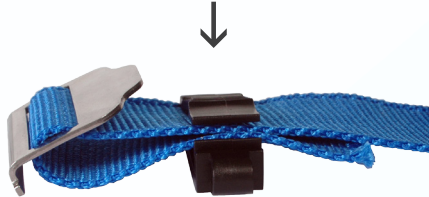

Clip it weight keeper €2
#WB53