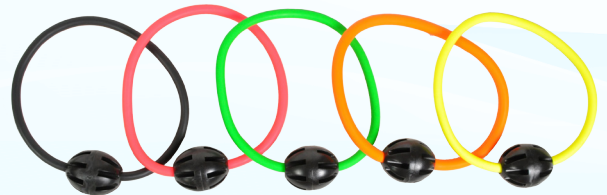

Tank banger deluxe #TA20

€9⁹⁵