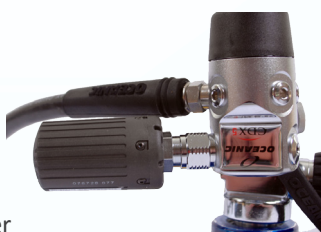

7/16" M x 7/16" F adapter
perfect for extending pressure transmitters.
#AA29
€5⁵⁰