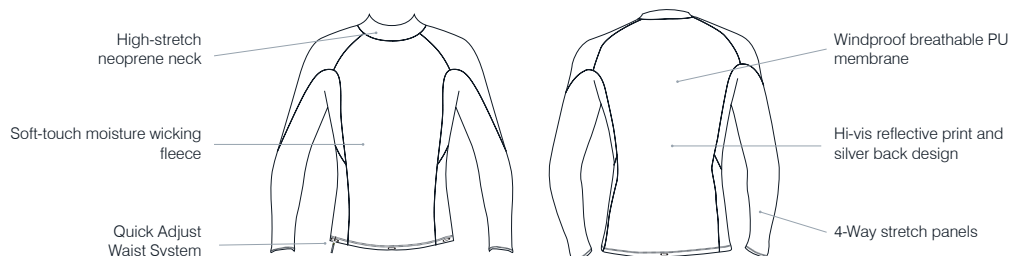

FEATURES

€145

TUNDRA LS MALE

ED08.01.S	Tundra LS Male - S
ED08.01.M	Tundra LS Male - M
ED08.01.L	Tundra LS Male - L
ED08.01.XL	Tundra LS Male - XL
ED08.01.2XL	Tundra LS Male - 2XL
ED08.01.3XL	Tundra LS Male - 3XL

TUNDRA LS FEMALE

ED08.02.06	Tundra LS Female - 6 (US 2)
ED08.02.08	Tundra LS Female - 8 (US 4)
ED08.02.10	Tundra LS Female - 10 (US 6)
ED08.02.12	Tundra LS Female - 12 (US 8)
ED08.02.14	Tundra LS Female - 14 (US 10)
ED08.02.16	Tundra LS Female - 16 (US 12)
ED08.02.18	Tundra LS Female - 18 (US 14)