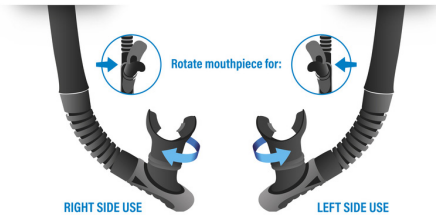

#9448B clear/blue
 #9448BC clear/clear blue
 #9448N black/black

€37

FIND OUT MANY MORE SEAC PRODUCTS
IN THE 2025 CATALOG

REVERSE DRY

- Pure silicone
 - Dry top system and purge valve
 - Switch to right or left side mouthpiece
- | | |
|----------------------------|----------------------------|
| #84-38B/SBL black/blue | #84-83B/SKL clear/blue |
| #84-38N/SBL black/black | #84-83TI/SKL clear/tiffany |
| #84-38R/SBL black/red | #84-83R/SKL clear/red |
| #84-38TI/SBL black/tiffany | |
| #84-38O/SBL black/orange | |