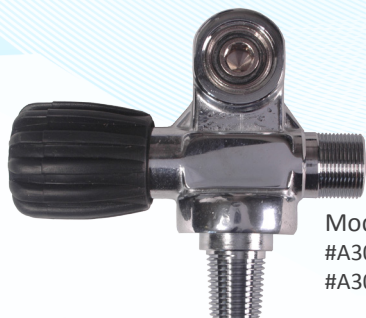

€49⁹⁵

left

Modu valve barrel 300 BAR M25x2
#A309B.25S left
#A309B.25D right

€69⁹⁵

left

Second outlet for barrel valve
#10129 left
#10130 right

€59⁹⁵

left