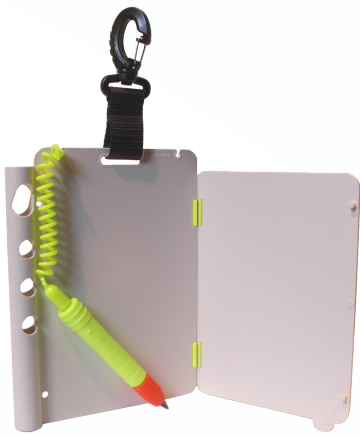

L50270

OUTPUT:500LM

€39⁹⁵

The Quest Slate
Quick underwater erasable slate.
with new high contrast, high resolution screen.
dimensions : 21.59 cm x 13.97 cm
#QT2108

€26⁷⁵

Compass kit with mount
for wrist slates - screws included
Easy add a compass to your slate.
#DTS-SIG24