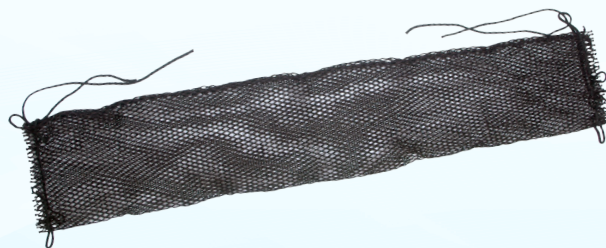

4. Tank net for 12 liter long #A7BK.13 black	€21

5. Tank net for 15 liter #A7BK.15 black	€24