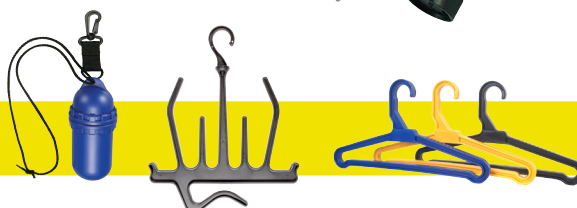

Gear Bags, Cases, Dry box, storage
hangers pages 76-77