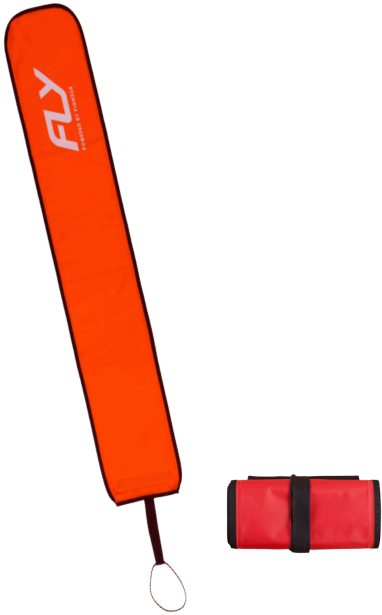

Deco buoy 140x22 cm
• 210D Nylon
• lead weight
• bungee
#FSA00B01 **€62**